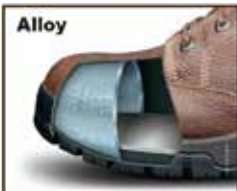

Alloy Toe - Made of lightweight materials like aluminum and titanium. Lightest toe cap 35% lighter than steel. Alloy toes meet or exceed the ASTM FS2413 standard for protective footwear.