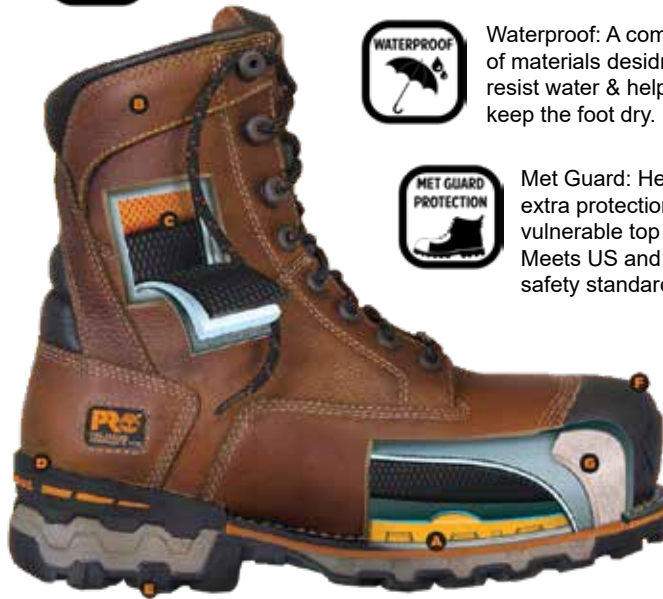

Electrical Hazard: Provides a secondary source of protection when outsole accidentally comes in contact with live electrical circuits, helping to reduce the potential of electrical shock. This is measured under dry conditions and may deteriorate in wet environments and with wear.

Insulation: Thinsulation™ insulation material added to the lining of boots to help keep the feet warm in cooler weather.

Security Friendly: Built with materials that should expedite trips through metal detectors and should reduce the chances of marking or scratching surfaces.

Waterproof: A combination of materials designed to resist water & helps to keep the foot dry.

Met Guard: Help provide extra protection over the vulnerable top of the foot. Meets US and Canadian safety standards.

Heat Resistant Outsole: rubber compound outsole helps ensure safety in hazardous, hot environments from temps above 500°F

Static-Dissipative: Helps protect equipment by dissipating static electricity to the walking surfaces while providing limited protection against electrical shock.

SD10 – (1-10 megohms)
SD35 – (1-35 megohms)
ESD – (1-100 megohms)

Oil & Slip Resistant: Outsole is designed to provide a high level of coefficient of friction with the walking surface to improve slip resistance.

Puncture Resistant (CSA): Flexible, plate minimizes the likelihood of puncture wounds. Meets US and Canadian safety standards.

Toe Types:

Steel Toe - Made of steel and epoxy coated to resist corrosion. Thinnest toe cap used in footwear to provide protection for the toe area. Steel toes meet or exceed the ASTM FS2413 standard for protective footwear.

Alloy Toe - Made of lightweight materials like aluminum and titanium. Lightest toe cap 35% lighter than steel. Alloy toes meet or exceed the ASTM FS2413 standard for protective footwear.

Composite Toe - Made of non-ferrous elastomeric materials. Metal free (airport friendly), are 10% lighter than steel & conducts heat and cold slower than steel. Comp toes meet or exceed the ASTM FS2413 standard for protective footwear.

Carbon Toe - 100% non-metallic (airport friendly), lightweight, and unobtrusive fit, are 15% lighter than steel & conducts heat and cold slower than steel. Carbon toes meet or exceed the ASTM FS2413 standard for protective footwear.