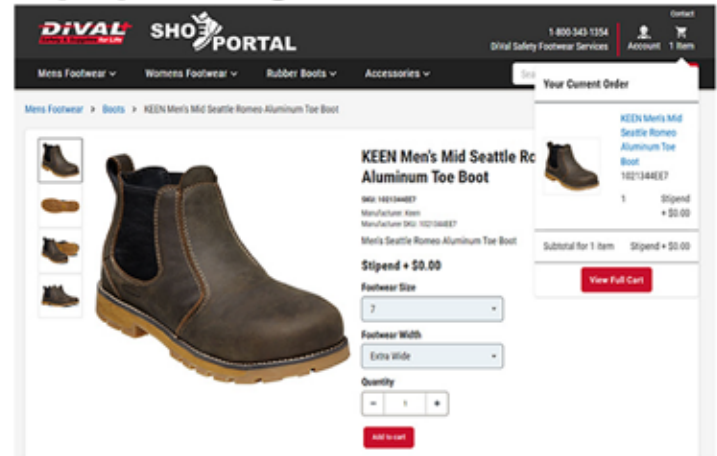

4. After selecting Footwear choose proper sizing & Add to Cart